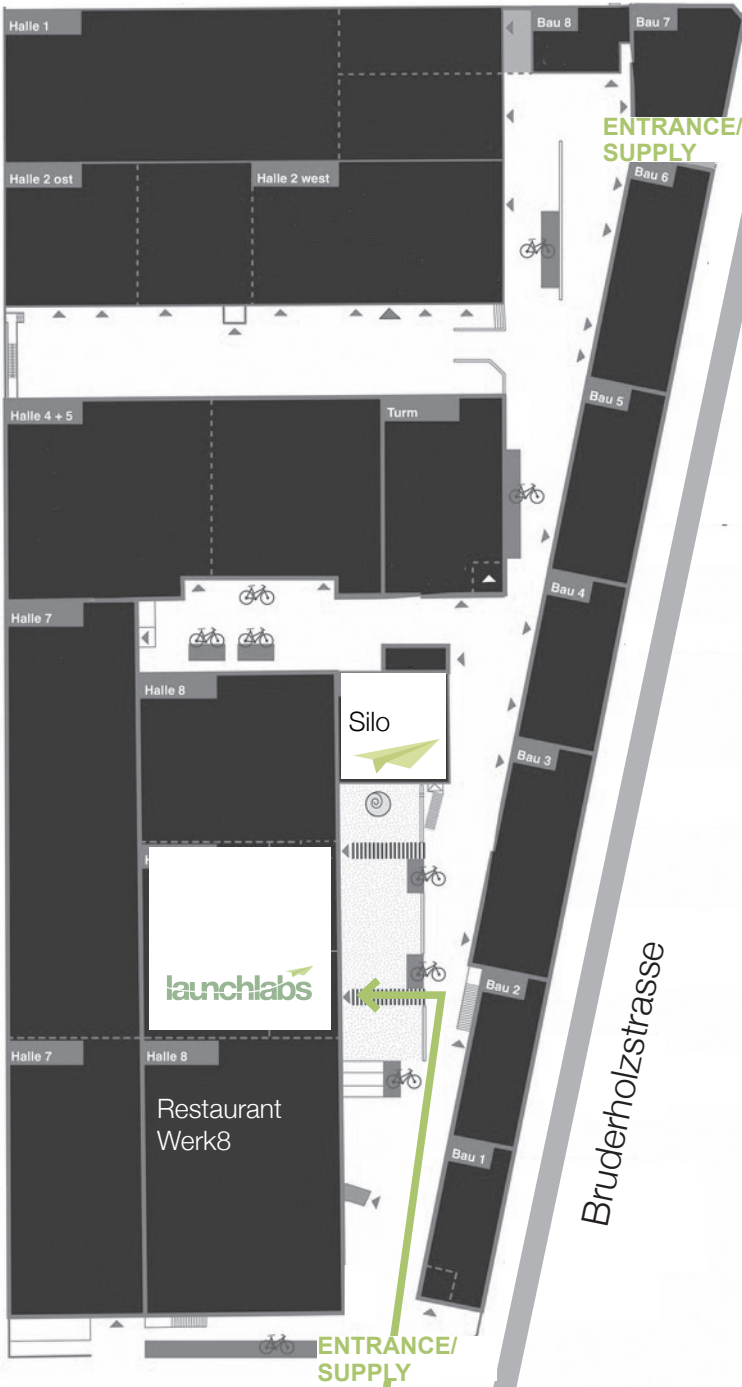

Gundeldingerstrasse

Address

launchlabs (Schweiz) GmbH
Dornacherstrasse 192
CH - 4053 Basel
info@launchlabs.ch

Directions

Ten minutes by foot from the railway station Basel SBB
(take exit «Gundeldingen»)

Alternatively with Tram 16 from Bahnhofsfeingang Gundeldingen direction Bruderholz to "Tellplatz", 2 minutes by foot to launchlabs.

Parking

Gundeli-Park Parkhaus
(5 minutes walk away)

Dornacherstrasse 192